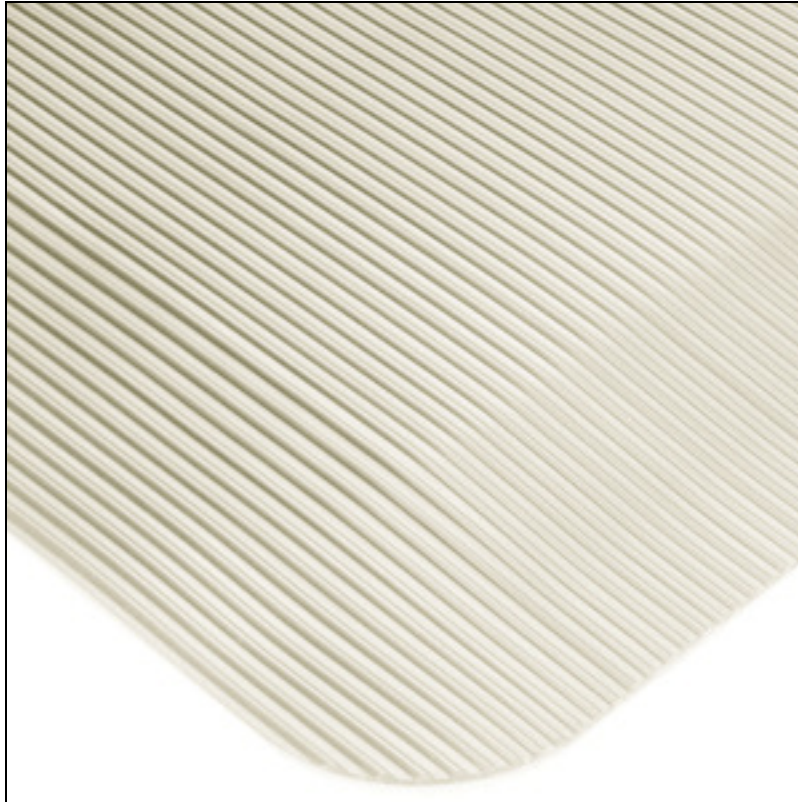

LightWorks Inspection Anti-Fatigue Mats

Lightworks Inspection Anti-Fatigue Mats are white anti-fatigue mats that are designed for applications requiring quality assurance through visual inspection.

- Lightworks Mats are ideal for painting and finishing areas.
- These white anti-fatigue mats have a flexible vinyl surface and a Nitricell sponge base, which provides long-lasting durability and comfort.
- Available 1/2" thick with beveled safety edges on all sides.
- Lightworks Anti-Fatigue Mats reflect and maximize lighting, especially in low-lit areas, which can enhance quality assurance.
- These white anti-fatigue mats are abrasion and chemical resistant as well as being 100% silicone-free.

Item No: FLIAFM

Standard Sizes (Approximate)

Size	Qty. 1	Qty. 2-10	Qty. 11-25	Qty. 26+
2' x 3'	\$83.76	\$82.56	\$81.36	\$80.16
3' x 3'	\$125.64	\$123.84	\$122.04	\$120.24
3' x 4'	\$167.52	\$165.12	\$162.72	\$160.32
3' x 5'	\$216.40	\$213.32	\$210.56	\$207.88
3' x 6'	\$251.28	\$247.68	\$244.08	\$240.48
3' x 8'	\$335.04	\$330.24	\$325.44	\$320.64
3' x 10'	\$418.80	\$412.80	\$406.80	\$400.80
3' x 12'	\$502.56	\$495.36	\$488.16	\$480.96
3' x 15'	\$628.20	\$619.20	\$610.20	\$601.20
3' x 20'	\$837.60	\$825.60	\$813.60	\$801.60
3' x 50'	\$1,876.52	\$1,868.60	\$1,856.64	\$1,848.88

Custom Sizes - Per Sq. Ft. (Approximate)

Size	Qty. 1	Qty. 2-10	Qty. 11-25	Qty. 26+
3'	\$13.96	\$13.76	\$13.56	\$13.36

Standard Colors

White